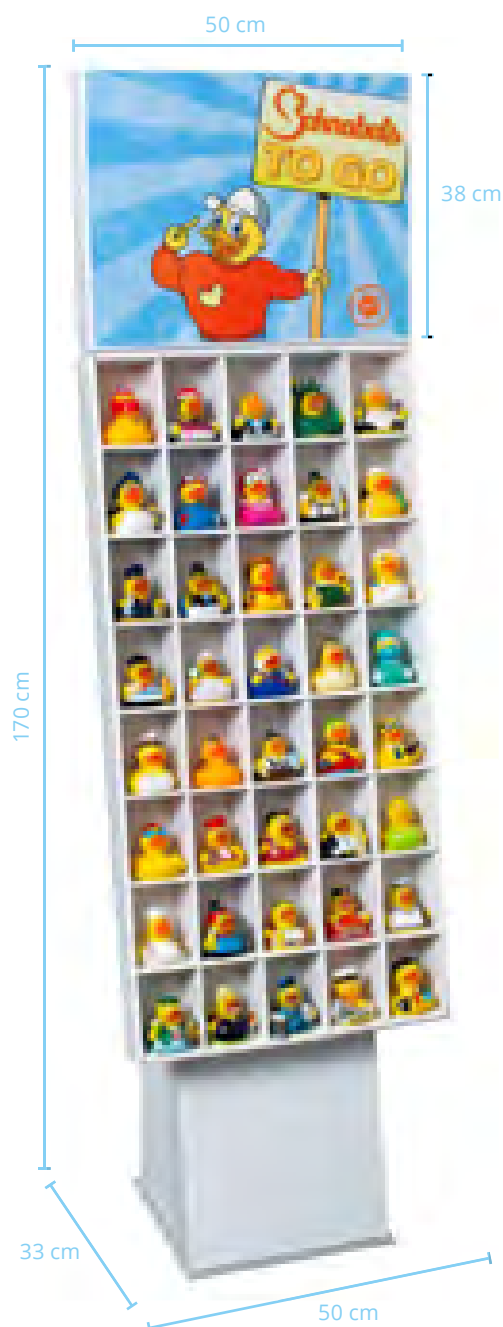

**AUFSTELLER 170
DISPLAY 170**

Sie wollen die maximale Werbefläche am P.O.S.? Dann ist das 170 cm große Display mit XXL-Topschild genau richtig. Es bietet Platz für 40 Artikel (Schmoozies®, Schnabels®-Enten oder Herr Bert®-Figuren).

Das auffällige Topschild kann je nach Sortiment angepasst werden. Liefern Sie uns hierzu gerne die entsprechenden Druckdaten nach Ihrem Design (Druckvorgaben auf Anfrage).

You want the maximum advertising surface at the P.O.S.? Then the 170 cm display with XXL top sign is just the right thing. It offers space for 40 items (Schmoozies®, Schnabels® ducks or Herr Bert® figures).

The eye-catching top sign can be adapted according to the assortment. Please provide us with the corresponding print data according to your design. (Printing specifications on request)