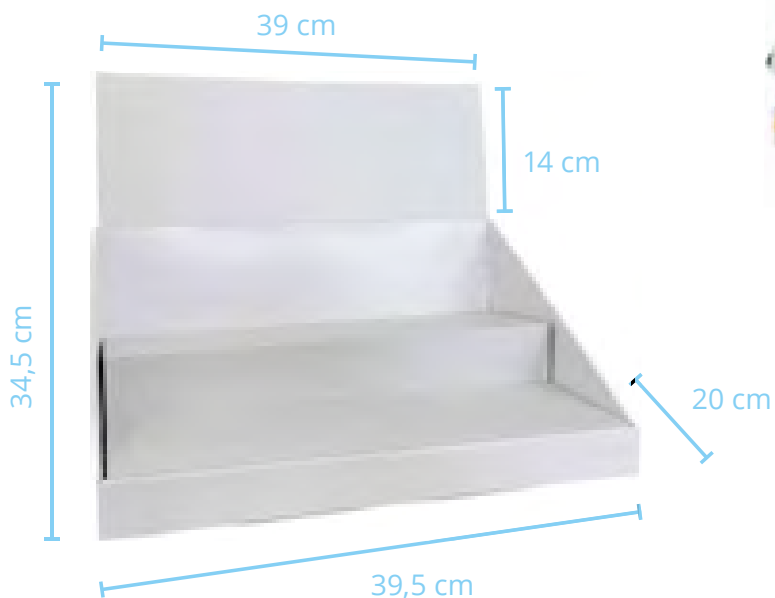

TRESENAUFSTELLER COUNTER DISPLAY

Unsere Schnabels®, Herr Bert® und Schmoozies® kommen im kleinen Trese-
aufsteller bestens zur Geltung.

Dieser lässt sich ideal in jeden Kassenbereich integrieren und individuell mit Ihrem Topschild-Design bekleben.

Our Schnabels®, Herr Bert® and Schmoozies® are shown off to their best advantage in the small counter display.

This can be ideally integrated into any checkout area and can be customised with your top sign design.