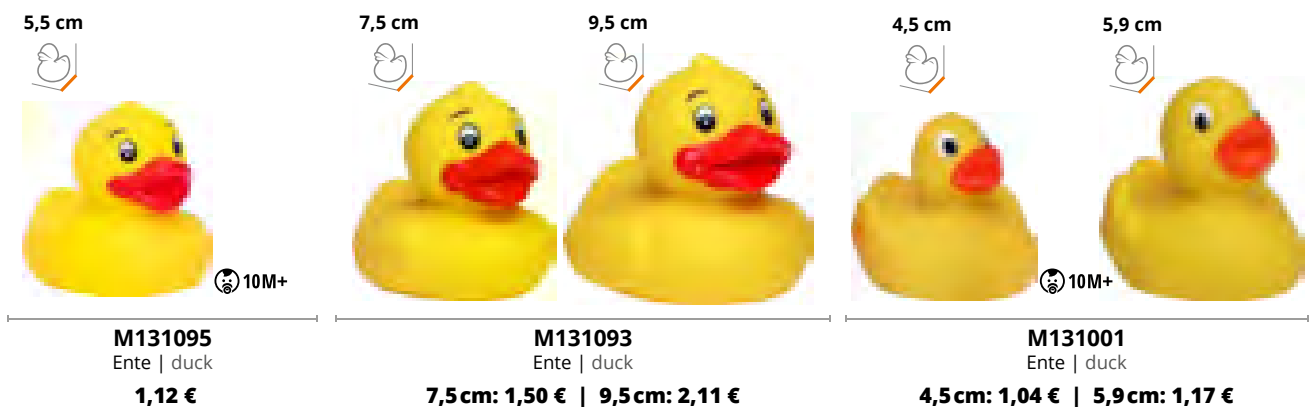

Preis Basis base price 1-99 Stück / pieces	Werbeanbringung | advertising application 	Features | features Quietschfunktion / Squeaking function Bedingte Schwimmeigenschaft / Limited floating ability	 Tested in Germany for harmful substances ID 125164 www.labtech-gmbh.de

Veredelungstechniken ab S. 160 / Finishing techniques from p. 160