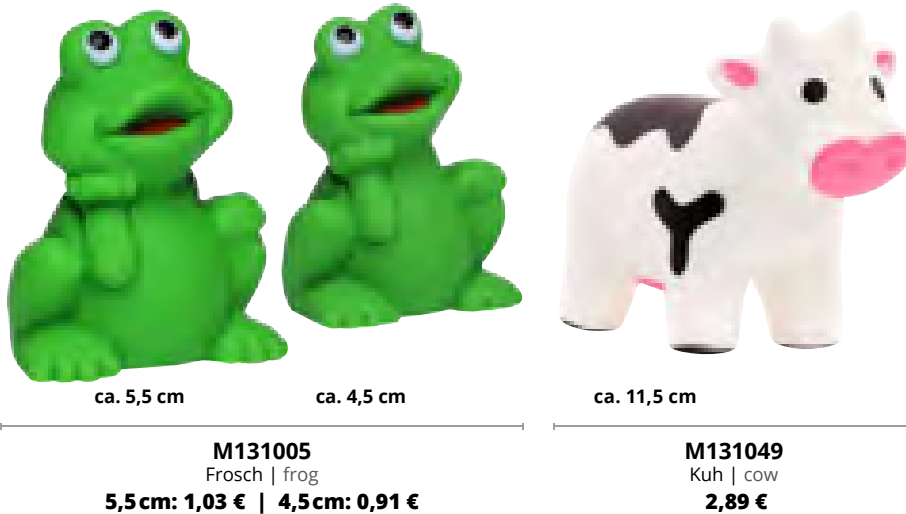

ALLES ENTEN? NICHT GANZ! ALL DUCKS? NOT QUITE!

10M+

Quietschfunktion /
Squeaking function

Quietschfunktion /
Squeaking function

Preis Basis
base price

1-99
Stück / pieces

Werbeanbringung |
advertising application

Veredelungstechniken ab S. 160 / Finishing techniques from p. 160